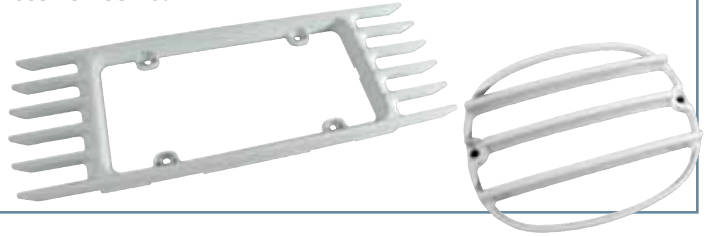

1991-1996 PHANTOM TAILLIGHT LOUVERS

25692 91-96 Gloss Black
25693 91-96 Matte Black
25694 91-96 Red
25695 91-96 Silver
25696 91-96 White