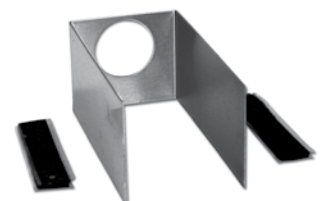

#43754

Product photos, descriptions and diagrams at:

www.CorvetteAmerica.com