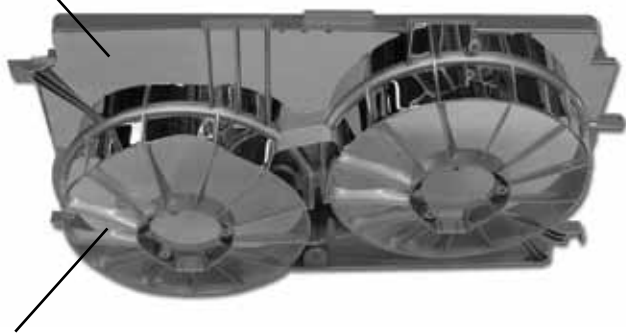

#43453 Radiator Cover Kit

#43452 Fan Shroud Cover Kit

1997-2004 ENGINE ACCENTS

You can do a little or a lot with our engine compartment accents. Select items available in your choice of Chrome Plated Copper, Polished Stainless Steel or Polished Billet Aluminum.

CHROMED COPPER ACCENTS

43746	97-04	AC Check Valve Cap Covers - pr	$26⁹⁹
42760	97-04	Clutch Master Cylinder Cap Cover	$24⁹⁹
43454	97-04	Fan Motor Cover	$60⁹⁹
42780	97-04	Headlight Motor Covers - set	$44⁹⁹
42757	97-04	Hood Shock Covers - pr	$39⁹⁹
40365	97-04	Master Cylinder Cap Cover	$24⁹⁹
40364	97-04	Oil Filler Cap Cover	$24⁹⁹
40368	97-04	Power Steering Cap Cover	$24⁹⁹
40369	97-04	Radiator Cap Cover	$28⁹⁹
42761	97-01	Washer Reservoir Cap Cover	$29⁹⁹
46323	02-04	Washer Reservoir Cap Cover	$29⁹⁹

ENGINE CHROME COVER KITS

All 1997-2004 kits include a master cylinder cap cover, power steering cap, radiator reservoir cover and oil filler cap. #43441 and #43431 include a clutch master cylinder cap and washer reservoir cap.

42757	97-04	Chrome Hood Shock Covers	$39⁹⁹
43452	97-04	Fan Shroud Cover Kit	$79⁹⁹
43440	97-04	Engine Chrome Cover Kit - 4 pc Includes: Oil Fill Cap Cover, Master Cylinder Reservoir Cap Cover, Power Steering Cap Cover, Radiator Cap Cover	$69⁹⁹
43441	97-04	Engine Chrome Cover Kit - 6 pc Includes: Oil Fill Cap Cover, Master Cylinder Reservoir Cap Cover, Power Steering Cap Cover, Radiator Cap Cover, Clutch Master Cylinder Cap Cover, Washer Reservoir Cap Cover	$99⁹⁹
43431	00-04	Engine Chrome Cover Kit - 6 pc Includes: Master Cylinder Cap, Power Steering Cap, Radiator Cap, Oil Filler Cap, Clutch Master Cyl. Cap and Washer Reservoir Cap	$99⁹⁹
43453	97-04	Radiator Cover Kit	$109⁹⁹