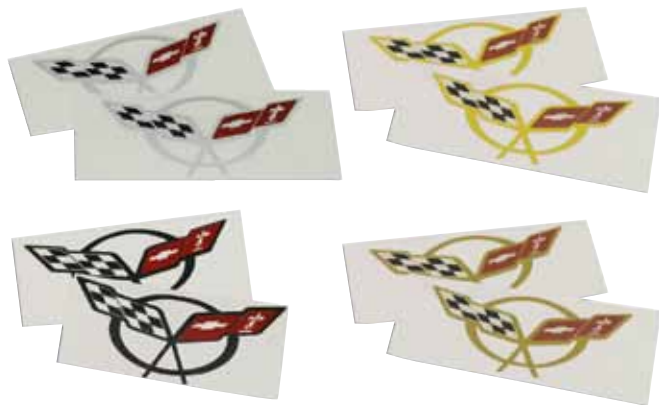

Kit includes: 2 front park / fog light covers & 4 taillight covers.

21674 97-04 Static Cling Blackout Kit - Vinyl **\$19⁹⁹**

1997-2004 CIRCLE & OUTLINE DECALS

High-quality vinyl C5 decals are easy to apply to any smooth surface. Application tape on the top side makes it easier to place the decal perfectly. Two per set.