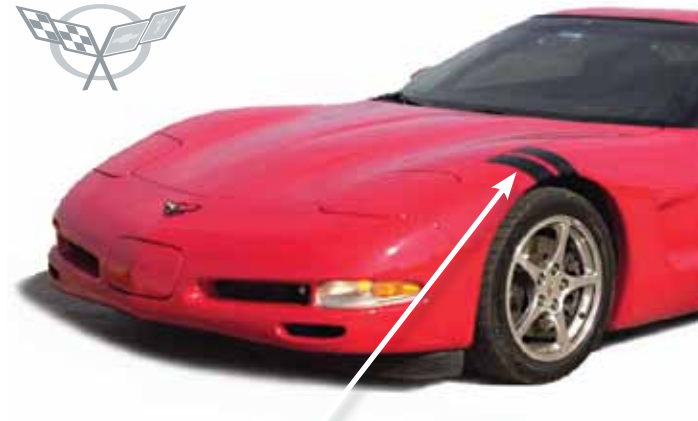

1997-2004 FRONT FENDER ACCENT STRIPS

Add a hint of Corvette's Grand Sport heritage with these heavy-duty vinyl accent strips. Includes an installation template for easy placement. Available in black, red and silver for the C4 or C5. Fits left side.

43460 97-04 Black   **43458** 97-04 Red   **43459** 97-04 Silver
97-04 Front Fender Accent Strips - set of 2 ..... **$29⁹⁹**