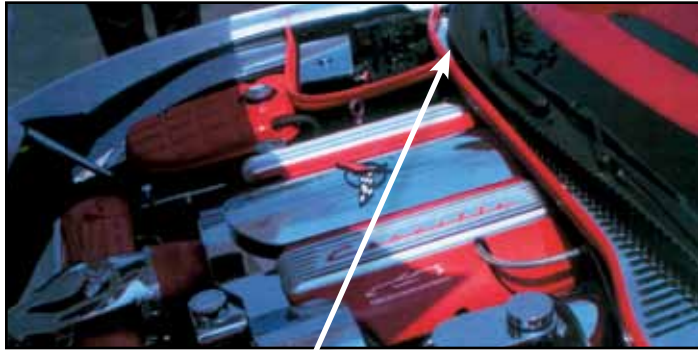

1997-2004 COLORED UNDERHOOD WEATHERSTRIP

24623	Underhood Weatherstrip - Red	$44⁹⁹
24624	Underhood Weatherstrip - White	$44⁹⁹
24625	Underhood Weatherstrip - Blue	$44⁹⁹
24626	Underhood Weatherstrip - Yellow	$44⁹⁹