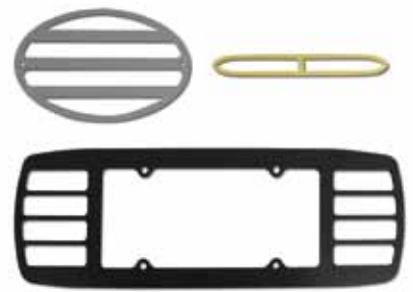

1997-2004

TAILLIGHT LOUVER KITS

With Acrylic Taillight Louvers you can showcase one of your Corvette's most distinctive features without spending a fortune. Louvers kits include 4 taillight louvers and one center light louver. Acrylic license frames sold separately.

- **41902** 97-04 Taillight Louver Kit - Acrylic Black **$44⁹⁹**
- **41903** 97-04 Taillight Louver Kit - Acrylic Chrome **$44⁹⁹**
- **41905** 97-04 License Louver - Acrylic Black **$87⁹⁹**
- **41906** 97-04 License Louver - Acrylic Chrome **$87⁹⁹**