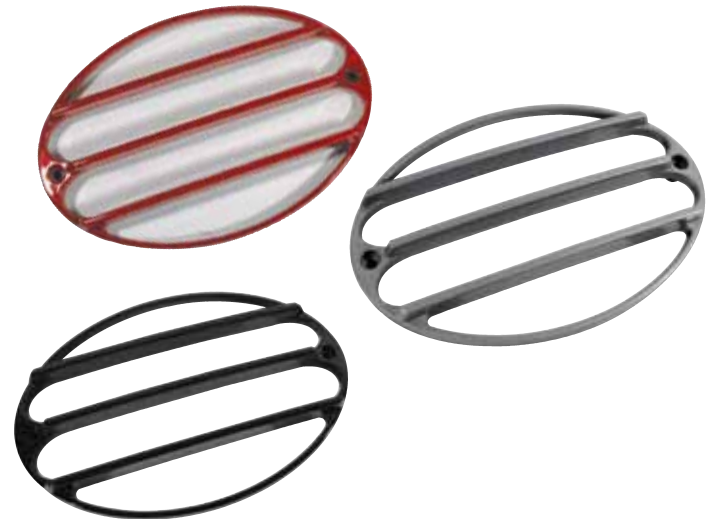

1997-2004 EXHAUST PLATES

Available in a variety of perfectly matched colors with either the C5 or Z06 Logo, these 1997-2004 Exhaust plates attach to your exhaust with Hi-Performance 3M Adhesive Tape.

- **44842** 97-04 Black
- **44841** 97-04 Torch Red
- **44843** 00-04 Millennium Yellow

97-04 Exhaust Plates..... $59⁹⁹

1997-2004 PHANTOM TAILLIGHT LOUVERS

Unique raised louvers don't just sit on your lights like conventional flat louvers, they extend out from the taillight for a unique custom look that gets noticed. Or paint to match for the ultimate custom look. Order Matte Black to paint to match. Installation hardware included.

- **25697** Gloss Black
- **25698** Matte Black
- **42595** Millennium Yellow
- **42593** Pewter
- **25699** Red
- **25700** Silver
- **25701** Arctic White
- **42589** Speedway White

97-04 Phantom Taillight Louvers $74⁹⁹