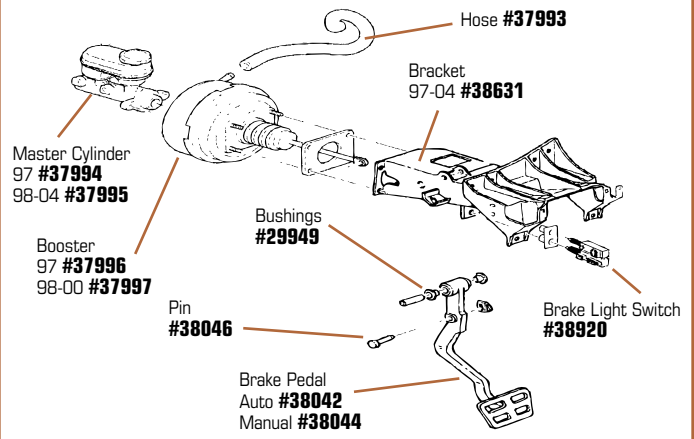

1997-2004 BRAKE PEDAL