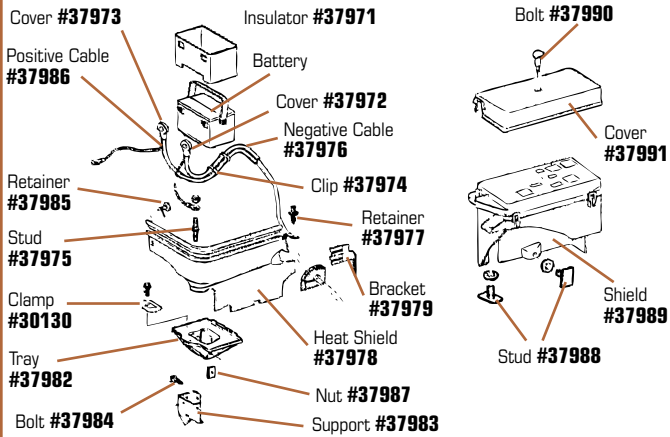

1997-2004 BATTERY