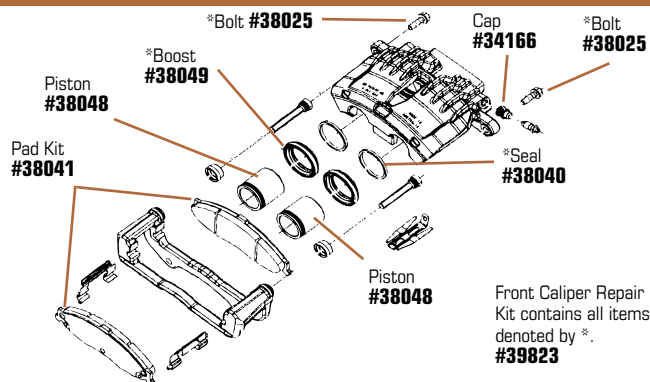

1997-2004 FRONT CALIPER

#38041
1997-2001
Front Brake
Pad Kit