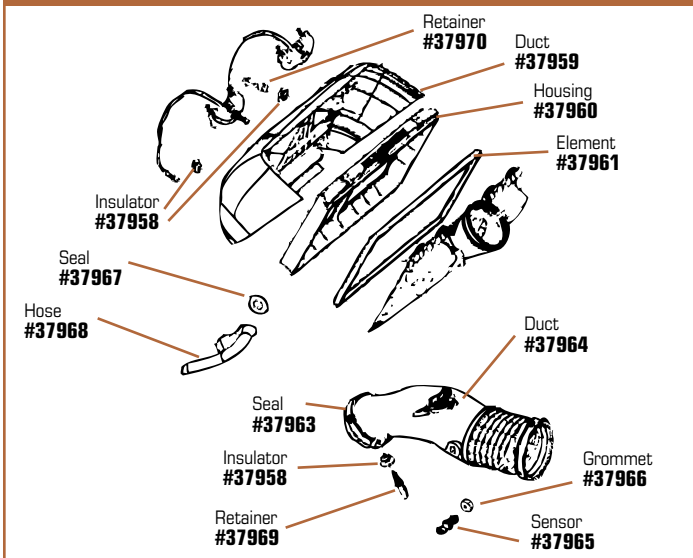

1997 - 2004 PARTS

AIR INTAKE

1997-2004 AIR INTAKE

37961	97-04	Air Cleaner Element - Paper	$16⁹⁹
37960	97-00	Air Cleaner Housing	$189⁹⁹
37967	97-00	Air Cleaner Housing Cover Seal	$1⁹⁹
37969	97-04	Air Cleaner Retainer - Position 1 - 2 req'd	$5⁹⁹
37970	97-04	Air Cleaner Retainer - Position 2 - 2 req'd	$3⁹⁹
37968	97-04	Air Cleaner to A.I.R. Pump Hose	$14⁹⁹
50452	97-04	Air Filter - K&N	$73⁹⁹
37959	97-00	Air Intake Duct - Front	$58⁹⁹
37966	97-00	Grommet - Intake Air Temp Sensor	$2⁹⁹
37958	97-04	Insulator - AC Housing & Duct	$2⁹⁹
37965	97-00	Intake Air Temperature Sensor	$22⁹⁹
X2404	97-04	MAF Housing w/ Fin	$39⁹⁹
37963	97-00	Mass Air Flow Sensor Seal	$12⁹⁹