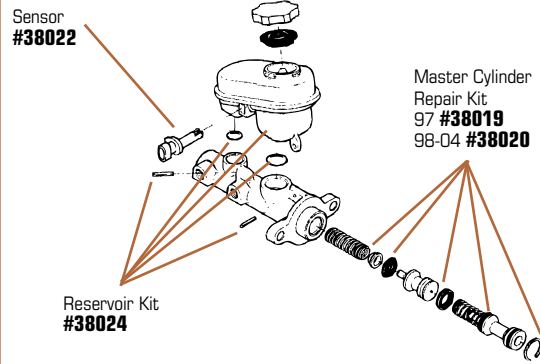

1997-2004 MASTER CYLINDER