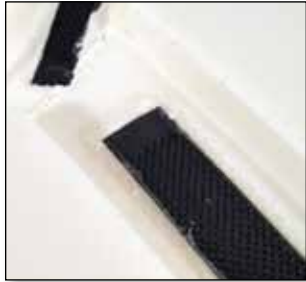

#39125 Standard Seat Foam Back

Enlarged to show detail.