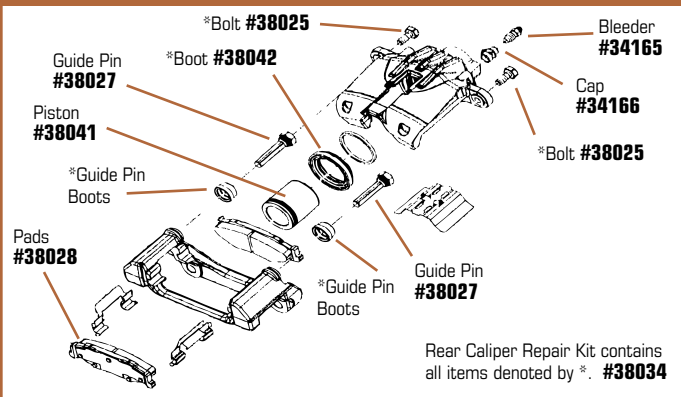

1997-2004 REAR CALIPER

38034	97-04 Brake Caliper Repair Kit - Includes: Guide Pins, Guide Pin Boots, Piston Boots & Piston Seals.....	$23⁹⁹
38028	97-04 Brake Pad Kit - Rear	$46⁹⁹
34165	97-99 Caliper Bleeder Valve.....	$19⁹⁹
34166	97-99 Caliper Bleeder Valve Cap.....	$4⁹⁹