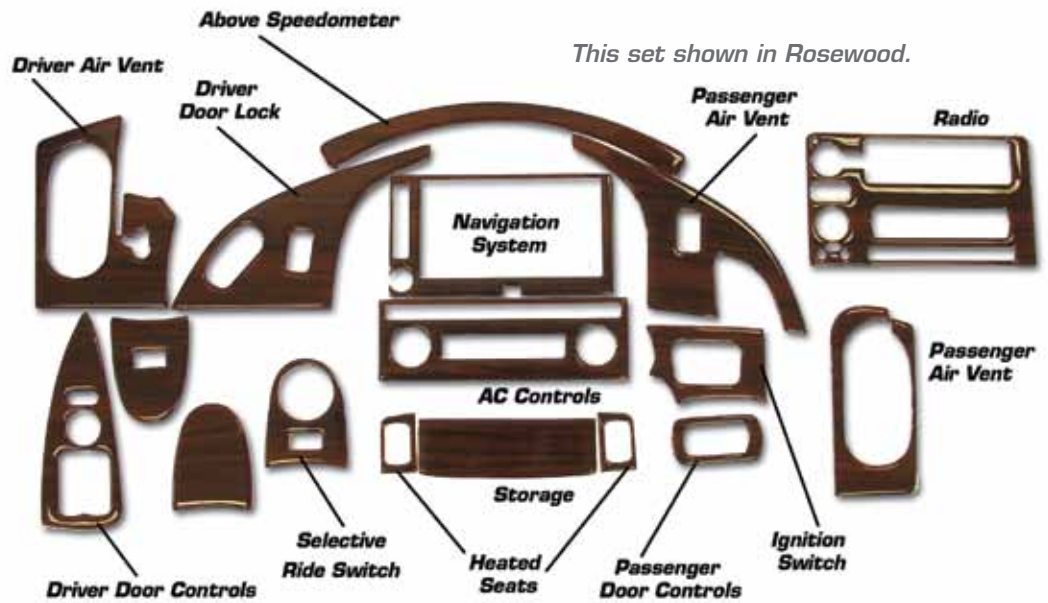

ROSEWOOD

BURLWOOD

CARBON FIBER

BRUSHED ALUMINUM

This set shown in Rosewood.

DASH KITS

Change out the stock look and surround yourself with an interior customized to suit your style. Our complete 15-piece Dash Kits include all the interior bezels and components you need to dress up your interior with the look of Rosewood, Burlwood, Carbon Fiber or Brushed Aluminum. **No cutting or drilling required, components install easily with self-adhesive backing.**