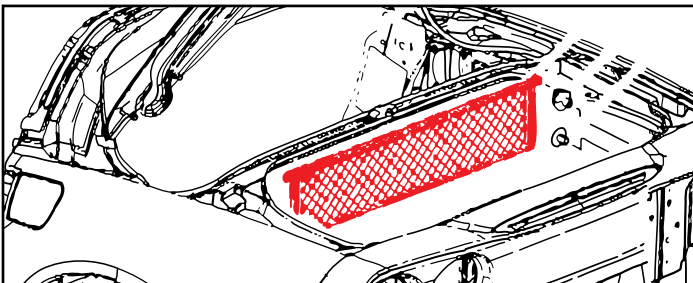

TRUNK NET - BLACK

48445 05-11 Trunk Net - Black..... **$73⁹⁹**