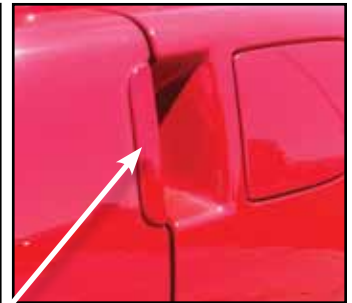

EXTERNAL DOOR HANDLE TRIM PLATES

47868 05-11 External Door Handle Trim Plate - Blue - pr **$99⁹⁹**

47869 05-11 External Door Handle Trim Plate - Red - pr **$99⁹⁹**

47870 05-11 External Door Handle Trim Plate - Silver - pr **$99⁹⁹**

47871 05-11 External Door Handle Trim Plate - Orange - pr **$99⁹⁹**