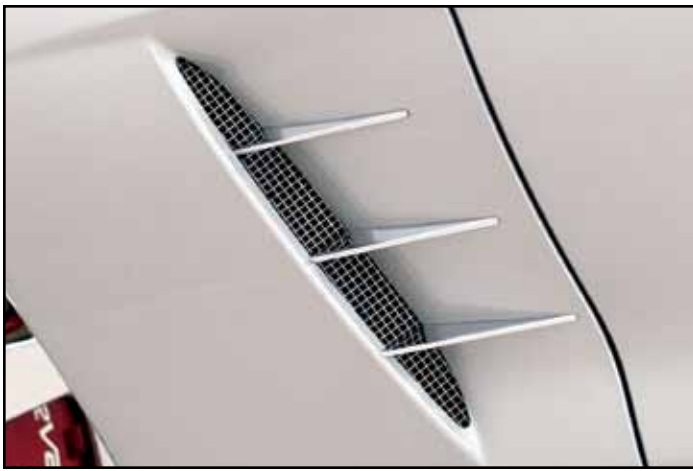

C6 FENDER SPEARS

High-quality, chrome-plated billet Fender Spears accentuate your C6 Corvette's fender duct with a hint of Corvette styling tradition. Great looking billet screens fill the ducts and are necessary for the installation of the Fender Spears. Included are six spears, two screens and everything you need for a quick, easy installation.

47347 05-11 C6 Fender Spears - 6 pc set **$314⁹⁹**