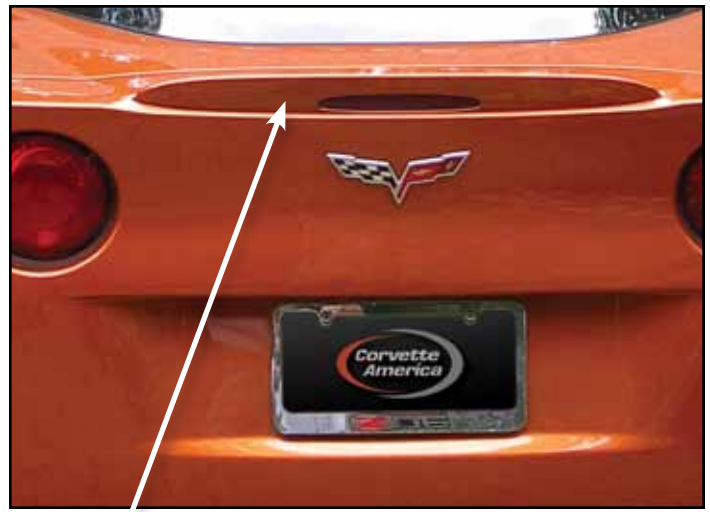

REAR SPOILER KITS

Replace that black rear spoiler with one that matches your C6's paint. These Rear Spoiler Kits from GM perfectly match your exterior body color and enhance the sleek lines of the C6.

47873 05-11 Rear Spoiler Kit - Orange **$129⁹⁹**

47874 05-11 Rear Spoiler Kit - Silver **$129⁹⁹**

47875 05-11 Rear Spoiler Kit - Red **$129⁹⁹**

47876 05-11 Rear Spoiler Kit - Blue **$129⁹⁹**

47877 05-11 Rear Spoiler Kit - White **$129⁹⁹**

47879 05-11 Rear Spoiler Kit - Yellow **$138⁹⁹**

47880 05-11 Rear Spoiler Kit - Red Tintcoat **$129⁹⁹**

47881 05-11 Rear Spoiler Kit - Victory Red **$129⁹⁹**

48041 05-11 Rear Valance Chrome Trim **$59⁹⁹**