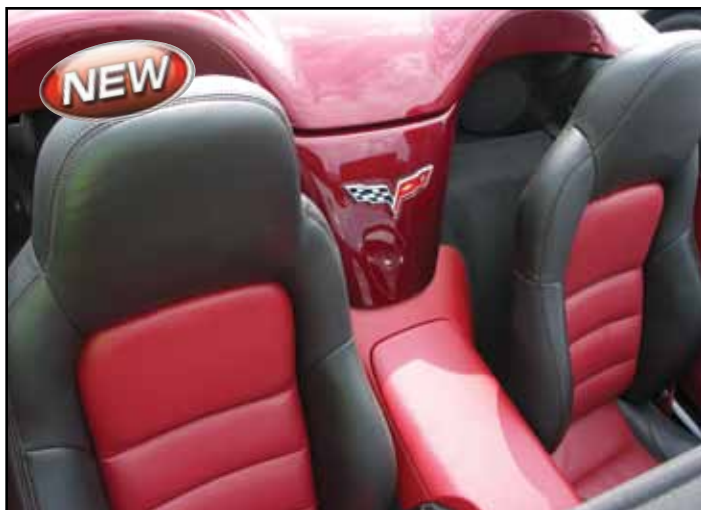

2005 - 2011 INTERIORS

2005-2010 SEAT COVERS

Corvette America offers C6 Seat Covers in three distinct styles: 100% Leather, Original Leather/Vinyl & Leather-Like — for both Standard and Sport Seats. For 2007-2010 models we also produce the head-turning Two-Tone Seat Covers originally offered from the factory. Our Two-Tone Seat Covers feature factory styled ebony seat cover skirts & one of three colored inserts. Seat Foam is not included. **Each Seat Cover is handcrafted in our Pennsylvania factory** with attention paid to the smallest detail. You can see & feel the quality.

Note: Sport Seat Covers are made to accommodate in-bucket airbags.

100% LEATHER SEAT COVERS

Features the original look & fit, but is covered in 100% luxurious leather.

4861_	05-10 100% Leather Sport Seat Covers	\$1699⁹⁹
4858_	05-10 100% Leather Standard Seat Covers	\$1699⁹⁹
486796	07-10 Ebony / Cashmere - Two Tone - Sport.....	\$1699⁹⁹
486797	07-10 Ebony / Red - Two Tone - Sport.....	\$1699⁹⁹
486799	07-10 Ebony / Titanium Gray - Two Tone - Sport.....	\$1699⁹⁹
486496	07-10 Ebony / Cashmere - Two Tone - Standard.....	\$1699⁹⁹
486497	07-10 Ebony / Red - Two Tone - Standard.....	\$1699⁹⁹
486499	07-10 Ebony / Titanium Gray - Two Tone - Standard.....	\$1699⁹⁹