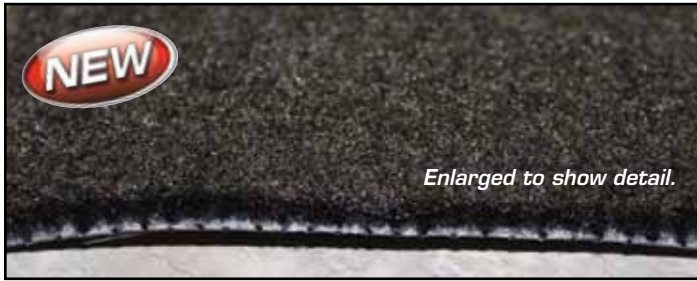

2005-2009 Carpet Sets

2005-2009 CARPET SETS - EBONY

473595	05-09	Ebony Cutpile - Front - Convertible	$369⁹⁹
473695	05-09	Ebony Mass Back - Front - Convertible	$369⁹⁹
473795	05-09	Ebony Truette - Front - Convertible	$369⁹⁹
473895	05-09	Ebony w/ Pad - Rear - Convertible	$107⁹⁹
473995	05-09	Ebony Mass Back - Rear - Convertible	$152⁹⁹
474095	05-09	Ebony Truette - Rear - Convertible	$172⁹⁹
474395	05-09	Ebony Cutpile - Front - Coupe	$369⁹⁹
474495	05-09	Ebony Mass Back - Front - Coupe	$369⁹⁹
474595	05-09	Ebony Truette - Front - Coupe	$369⁹⁹
474695	05-09	Ebony w/ Pad - Rear - Coupe	$107⁹⁹
474795	05-09	Ebony Mass Back - Front - Coupe	$152⁹⁹
474895	05-09	Ebony Truette - Front - Coupe	$172⁹⁹

TAILLIGHT PANELS

474195	05-09	Ebony Taillight Panel - Truette - Coupe - 1 pc.....	$93⁹⁹
474295	05-09	Ebony Taillight Panel - Cutpile - Coupe - 1 pc.....	$85⁹⁹