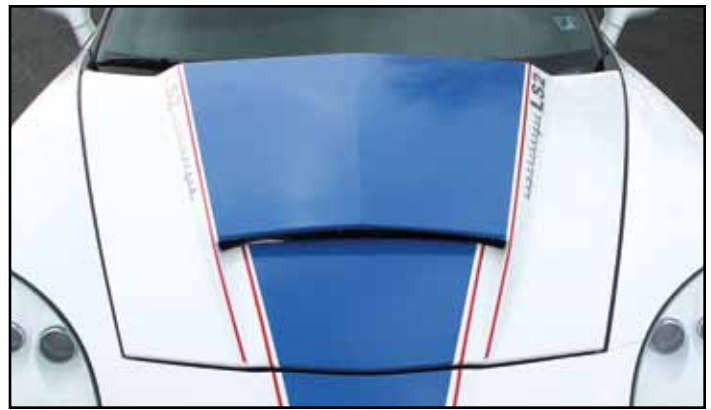

#49197 2005-11 Lingenfelter 25th Anniversary Hood