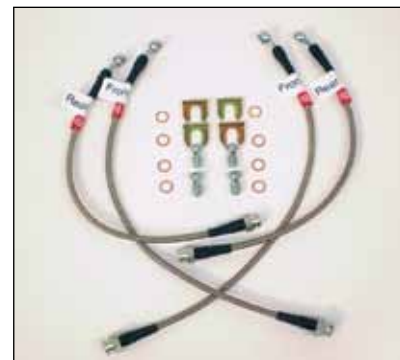

BRAKES

#49595 Braided
Stainless Steel
Brake Lines

BRAKE LINES, PADS & ROTORS

49595	05-11	Brake Lines - Braided Stainless Steel	$129⁹⁹
49598	06-11	Brake Lines - Braided Stainless Steel - Z06.....	$129⁹⁹
43251	06-09	Brake Pads - Front Hawk HP Plus.....	$237⁹⁹
43250	06-09	Brake Pads - Rear Hawk HP Plus	$118⁹⁹
48452	05-11	Brake Rotor - Front LH - Exc. Z06.....	$118⁹⁹
48453	05-11	Brake Rotor - Front RH - Exc. Z06	$115⁹⁹
48454	05-11	Brake Rotor - Rear LH - Exc. Z06	$115⁹⁹
48455	05-11	Brake Rotor - Rear RH - Exc. Z06.....	$79⁹⁹
42711	05-06	Hawk HP Brake Pads - Ceramic - Front set	$131⁹⁹
48171		Brake Fluid - Dot 3 Super HD Brake Fluid - quart.....	$6⁹⁹
48172		Brake Fluid - Dot 4 - quart	$8⁹⁹

CALIPER, DRUM & ROTOR PAINT

Apply Brake Caliper, Drum and Rotor Paint to protect your brake components from the harmful effects of the elements. This durable, weather-resistant, high-heat coating helps prevent chipping, cracking and corrosion. Must ship ground.

46486	Brake Paint - Bright Yellow.....	$15⁹⁹
46480	Brake Paint - Clear Gloss.....	$15⁹⁹
46484	Brake Paint - Gloss Black.....	$15⁹⁹
46481	Brake Paint - Real Red.....	$15⁹⁹
46487	Brake Paint - Satin Black.....	$17⁹⁹

EPOXY CALIPER & ROTOR PAINT KIT

Apply a hard, long-lasting and protective coat of paint to your brake calipers and rotors without removing them. Kit includes cleaner, paint, stir stick, brush and instructions. Must ship ground.

43016	Epoxy Paint Kit - Black.....	$29⁹⁹
43014	Epoxy Paint Kit - Red.....	$29⁹⁹
43017	Epoxy Paint Kit - Silver.....	$29⁹⁹
43015	Epoxy Paint Kit - Yellow.....	$29⁹⁹